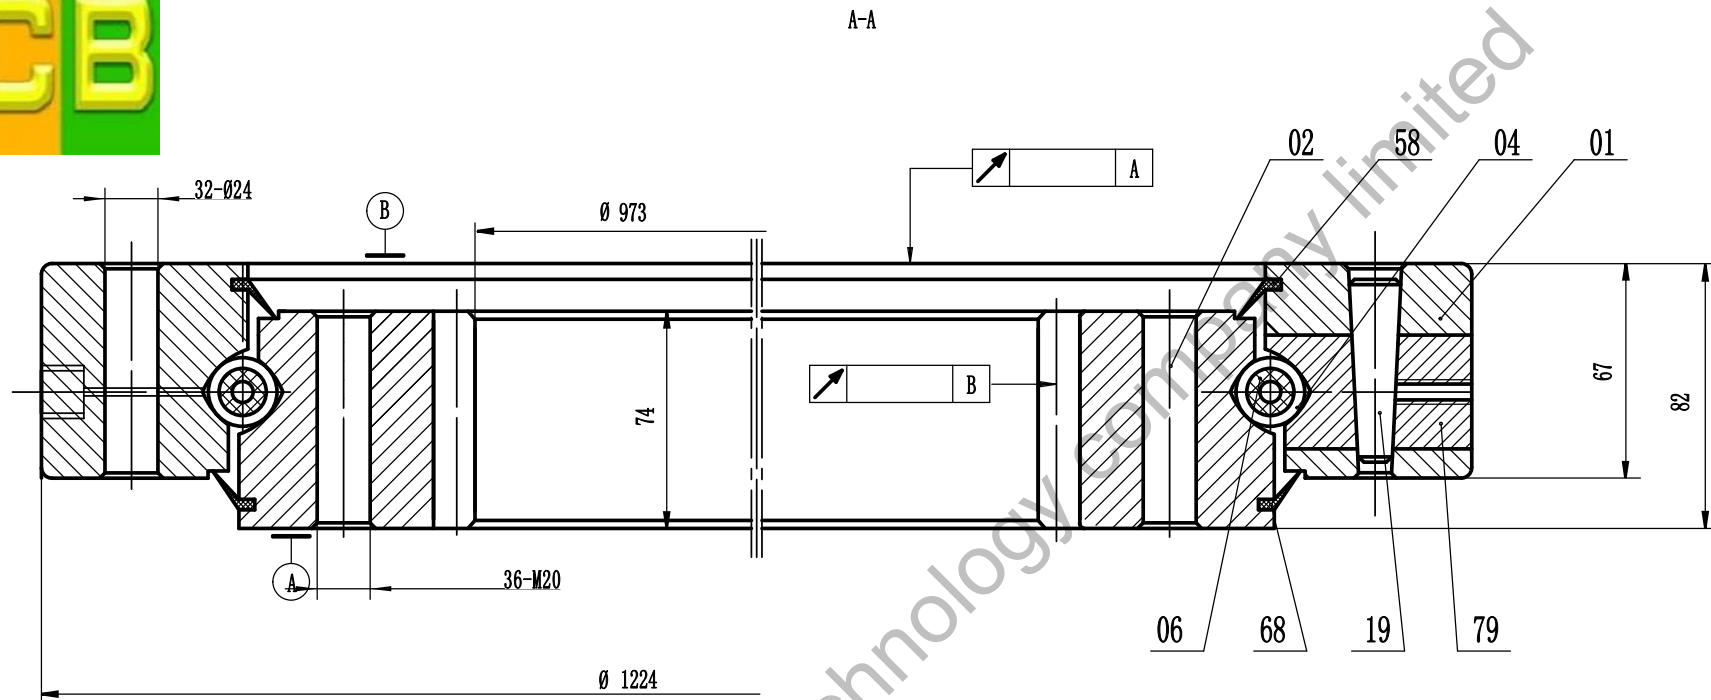

# JCB

**Remark:**

1. Luoyang JCB Bearing Technology Co., Ltd is a design and manufacture Inc, we manufactured slewing bearing for all kinds of various brand excavator, specialize in industry of manufacturing slewing bearing for excavator more than 30 years.
2. This drawing is reference for user, if you need formal drawing, please contact wth us to obtainthe official drawing.

**Contact information**

Company Address : No.3 Lianmeng road, Luoyang, Henan, China.  
 Postal code : 471003  
 Phone : 0086-379-68611678 Fax : 0086-379-68611679  
 Skype: jcb-bearing@hotmail.com  
 E-mail: sales@jcb-bearing.com  
 Reserved E-mail: sales@slewingbearingforexcavator.com  
 Website: www.jcb-bearing.com  
 www.slewingbearingforexcavator.com

slewing bearing for komatsu excavator	PC160-7	
		Weight(kg)
	Luoyang JCB Bearing Technology Co., Ltd	